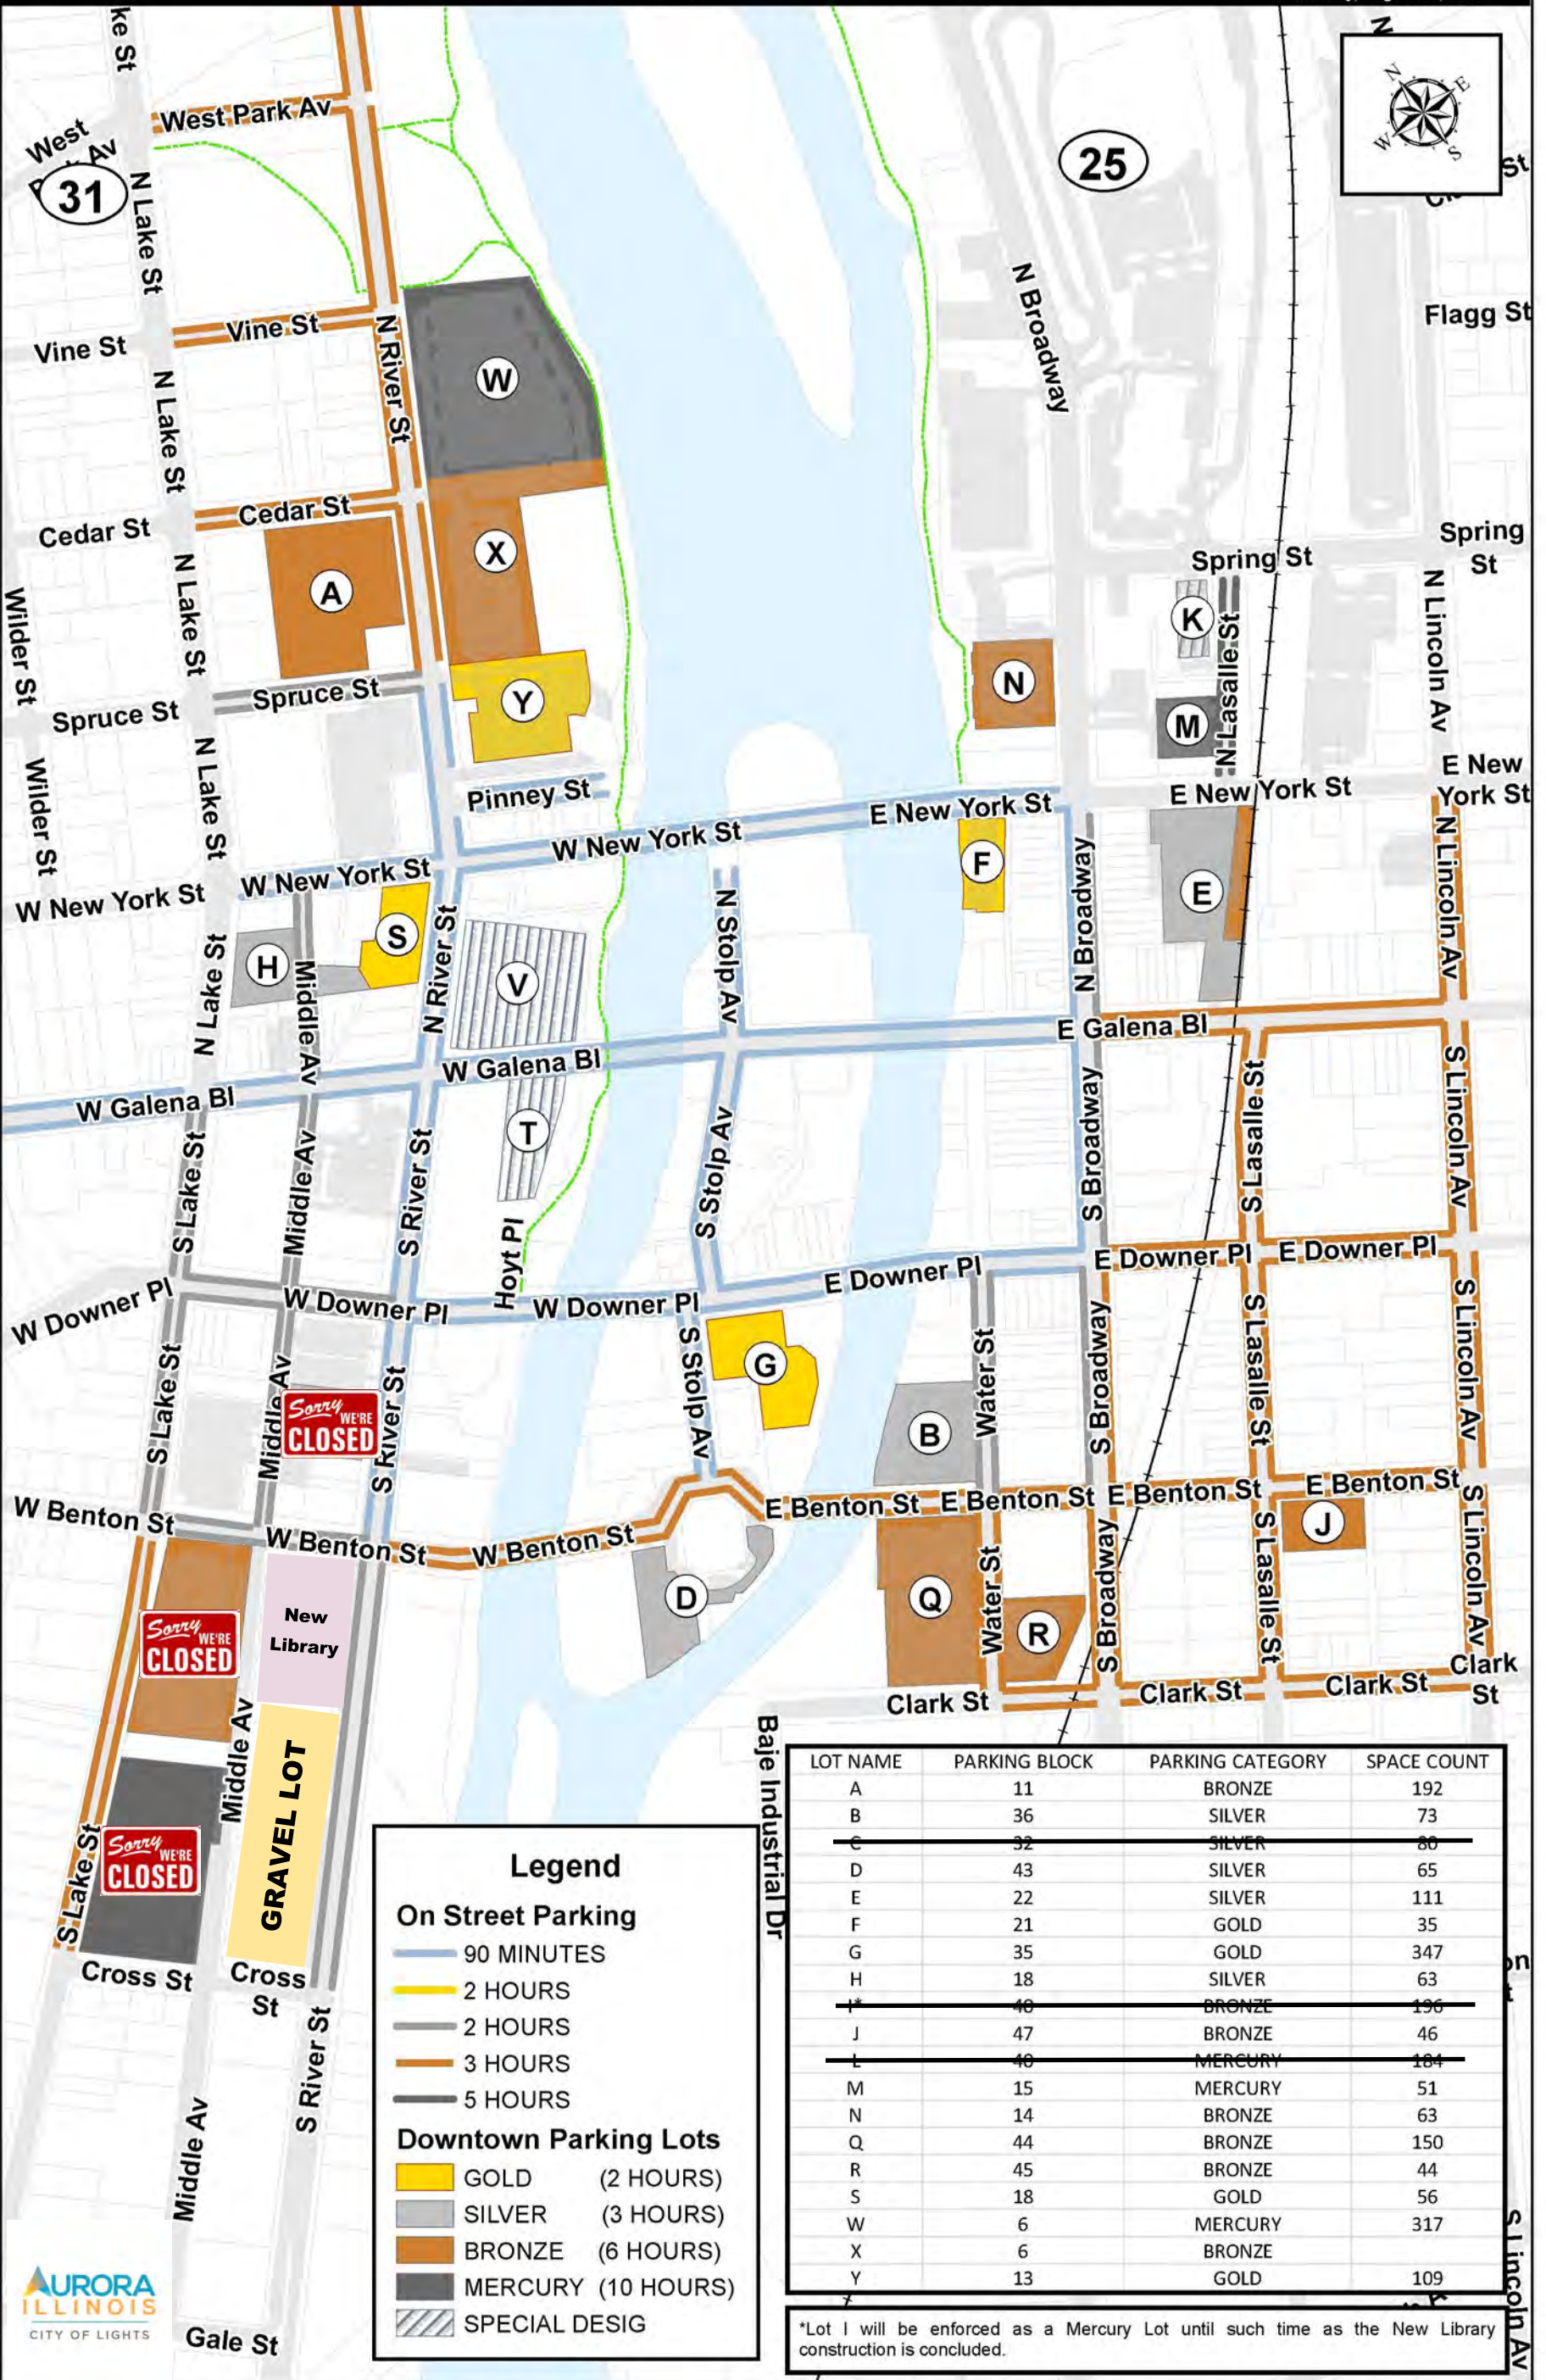

### Legend

**On Street Parking**

- 90 MINUTES
- 2 HOURS
- 2 HOURS
- 3 HOURS
- 5 HOURS

**Downtown Parking Lots**

- GOLD (2 HOURS)
- SILVER (3 HOURS)
- BRONZE (6 HOURS)
- MERCURY (10 HOURS)
- SPECIAL DESIGN

LOT NAME	PARKING BLOCK	PARKING CATEGORY	SPACE COUNT
A	11	BRONZE	192
B	36	SILVER	73
C	32	SILVER	80
D	43	SILVER	65
E	22	SILVER	111
F	21	GOLD	35
G	35	GOLD	347
H	18	SILVER	63
I	40	BRONZE	196
J	47	BRONZE	46
K	15	MERCURY	51
L	40	MERCURY	184
M	15	MERCURY	51
N	14	BRONZE	63
Q	44	BRONZE	150
R	45	BRONZE	44
S	18	GOLD	56
W	6	MERCURY	317
X	6	BRONZE	
Y	13	GOLD	109

\*Lot I will be enforced as a Mercury Lot until such time as the New Library construction is concluded.