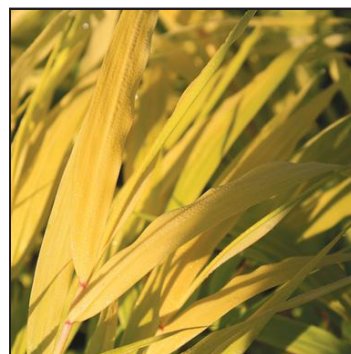

Cercis canadensis *'Forest Pansy'*
Forest Pansy Redbud

Clethra alnifolia *'Sixteen Candles'*
**Sixteen Candles
Summersweet**

Coreopsis *'Creme Brulee'*
Creme Brulee Coreopsis

Diervilla sessilifolia *'Butterfly'*
**Southern Bush-
honeysuckle**

Echinacea *'Prairie Splendor'*
**Prairie Splendor
Coneflower**

Geranium *'Brookside'*
Brookside Geranium

Hakonechloa macra *'All Gold'*
Japanese Forest Grass

Paeonia suffruticosa
Tree Peony, Yellow

**MIDWEST
GROUNDCOVERS**
LLC